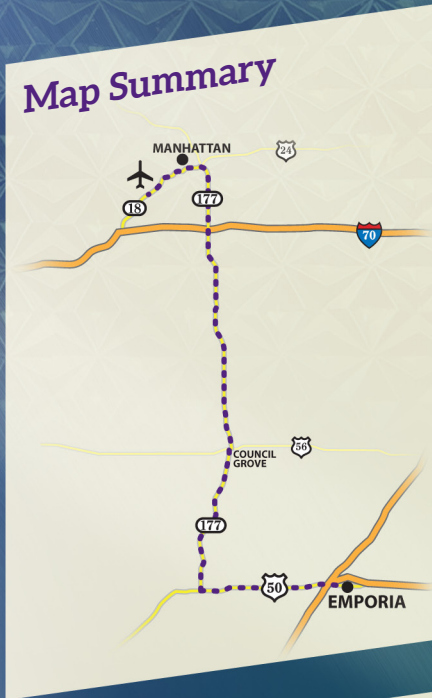

FROM MANHATTAN

FROM MANHATTAN - TOLL FREE

APPROX. TRAVEL: 1 HOUR 26 MINUTES, 83 MILES

START: Manhattan Regional Airport (MHK)
5500 Fort Riley Blvd, Manhattan, KS 66502

1. Turn right onto Skyway Dr _____ 0.5 mi
2. Turn left onto William Wood Rd _____ 0.1 mi
3. Turn left to merge onto KS-18 _____ 7.5 mi
4. Turn left to merge onto KS-177 S/KS-18 E/Pillsbury Dr
Continue to follow KS-177 S _____ 37.0 mi
5. Turn right onto E Main St _____ 0.2 mi
6. Take the 2nd left onto KS-177 S/S Neosho St
Continue to follow KS-177 S _____ 19.3 mi
7. Turn left toward US-50 E (signs for US 50 E) _____ 361 ft
8. Take the 1st right onto US-50 E _____ 17.3 mi
9. Turn right onto Overlander St
Destination will be on the left _____ 0.2 mi